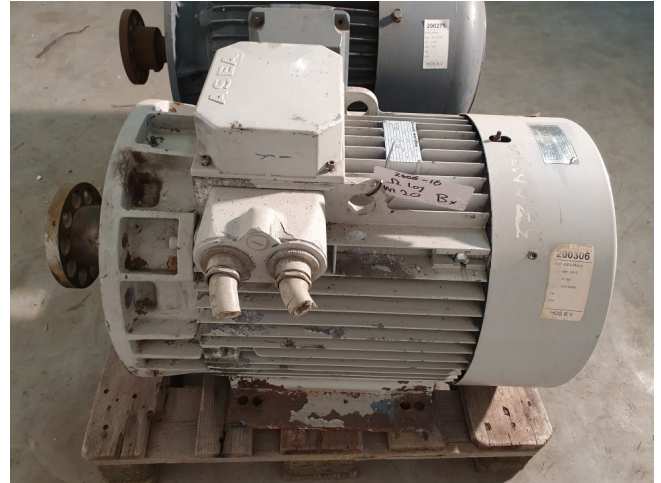

Asea MBT 255 S

Specifications

Brand	Asea
Type	MBT 255 S
kW	37
RPM	1470
Size & Weight	850x500x550 mm (LxWxH)
50 Hz / 60 Hz	50Hz
Stock	1

Description

Used Asea MBT 255 S

Used electro motor build by Asea Motors Sweden type MBT 255 S with 37kW and 1470RPM at 50Hz.